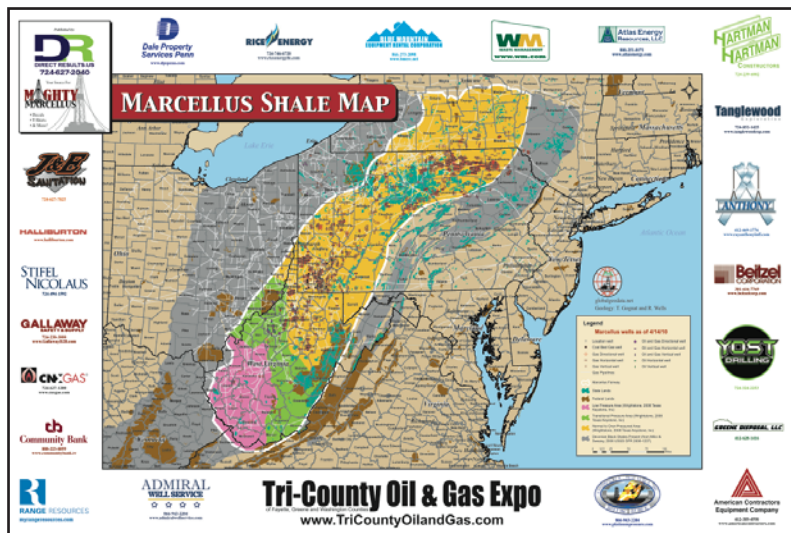

2011 Mighty Marcellus Map

Pictured above is the 2010 Marcellus Map.

Advertising Available

Space is Limited!

Call TODAY to Secure Your Spot